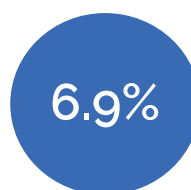

Work Force

61.1%
The labour force participation rate increased from 60.4% in Q1 to **61.1% in Q3**

Wholesale and Retail Sector

The wholesale & retail sector saw the largest absolute decline in employment (**2,100 persons** or a **10% decrease**)

Unemployment

Unemployment rate %

Numbers unemployed Q3 2020

Change from Q1-Q3 2020 UE Number

Increase of 2,600 persons unemployed

UE Rate Q3 2020

Change from Q1-Q3 2020 UE Rate

Increase of 1.7 percentage points