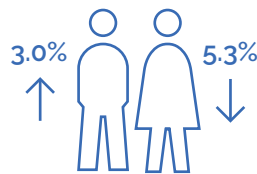

5.8%

Impact of COVID-19 on the Midland region

(from Q1 2020 to Q3 2020)

Employment

↓ 0.8%
Employment fell by **1,100 persons (0.8%)**

Male employment grew by 2,200 (3.0%) whereas female employment declined by 3,200 (5.3%)

Work Force

61.1%
The labour force participation rate increased from 60.4% in Q1 to **61.1% in Q3**

Wholesale and Retail Sector

The wholesale & retail sector saw the largest absolute decline in employment (**2,100 persons** or a **10% decrease**)