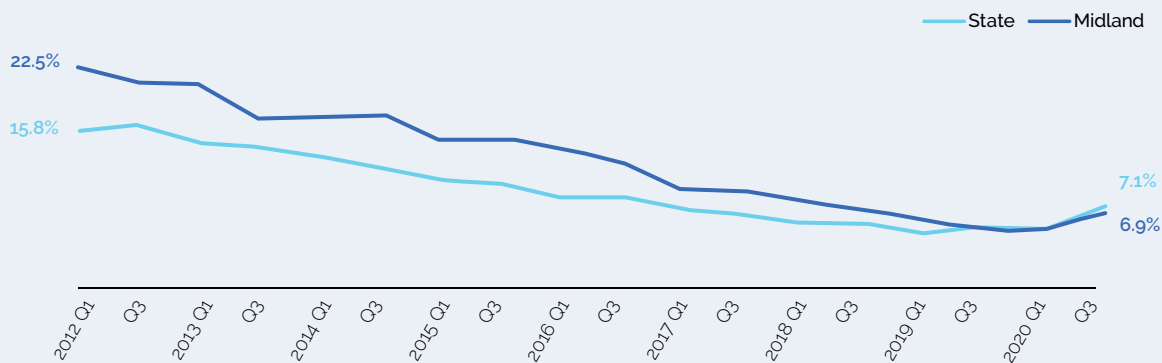

Unemployment

Unemployment rate %

Numbers unemployed Q3 2020

Change from Q1-Q3 2020 UE Number

Increase of 2,600 persons unemployed

UE Rate Q3 2020

Change from Q1-Q3 2020 UE Rate

Increase of 1.7 percentage points

Region rates – Overall comments

Midland and Border regions had the **3rd highest UE rate** across all regions in Q3 2020

Midland region had a **lower UE rate (6.9%)** when compared to the national average (7.1%)

Pandemic Unemployment Payments - Week 44

Persons receiving Pandemic Unemployment Payment in the **Midland** region:

- **16,000 persons**, compared to 34,100 in May 2020 (Week 18)
- Accounting for **12.4% of the labour force*** in the region (14.4% overall in the State) (the lowest share across all regions)
- 25.6% (or 4,300 persons) **aged under 25 years** (25.3% for the State)
- **52.0% female** (50.4% for the State)

* based on Quarter 3 2020

Companies with recent job announcements in the Midland region

Company	No. of Jobs
Portlaoise Plaza	120
DPD	150
Greenfield	75