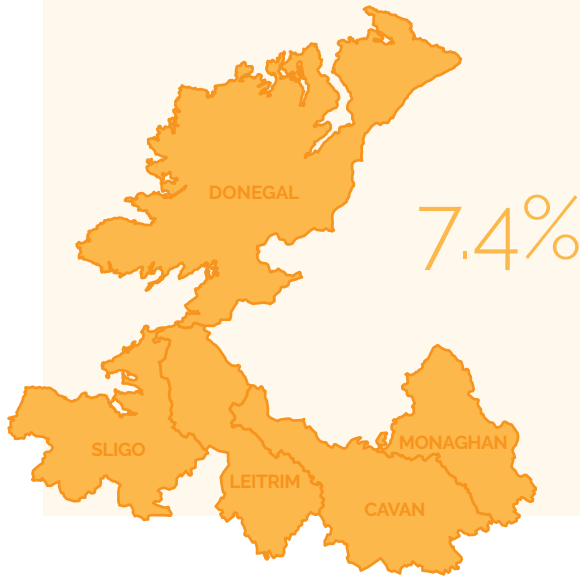

Employment

The Border accounts for 7.4% of employment in Ireland (169,500 persons)

Top 5 Sectors	Total employed	Q1-Q3 2020
Health	23,300	+12% ▲
Industry	21,800	-21% ▼
Wholesale & retail	21,800	-9% ▼
Agriculture	16,600	-12% ▼
Education	13,900	-13% ▼

Impact of COVID-19 on the Border region

(from Q1 2020 to Q3 2020)

Employment

↓ 4.5%
Employment fell by 7,900 persons (4.5%)

Male employment fell by 6,900 (6.9%) while females had a decline of 1,000 (1.3%)

Change from Q1-Q3 2020 UE Rate

Increase of 1.4 percentage points

Region rates – Overall comments

At **6.9%**, the unemployment rate in the Border is lower than the national UE rate (7.1%)

The Border region, along with the Midland region, had **the 3rd highest UE rate in Q3 2020** behind Dublin (8.2%) and South East (7.7%) regions

Pandemic Unemployment Payments - Week 44

Persons receiving Pandemic Unemployment Payment in the **Border** region:

- **26,000 persons**, compared to 52,600 in May 2020 (Week 18)
- Accounting for **15.4% of the labour force*** in the region (14.4% overall in the State)
- 27.1% (or 7,000 persons) **aged under 25 years** (25.3% for the State)
- **52.9% female** (50.4% for the State)