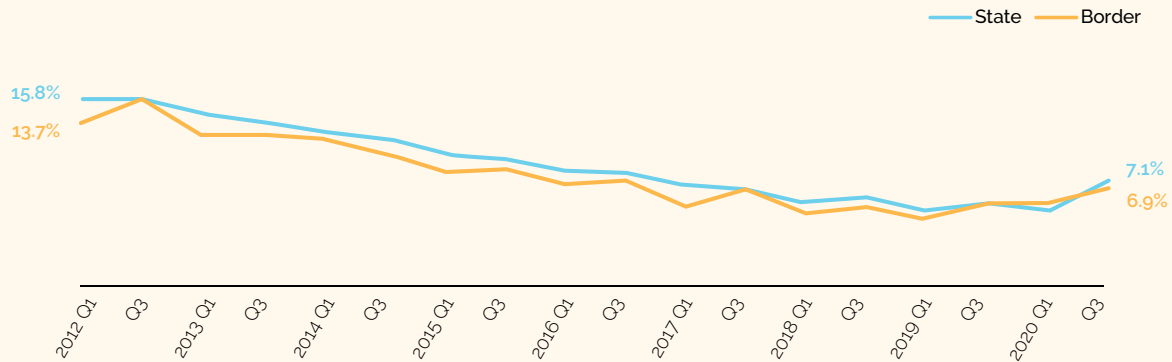

Unemployment

Unemployment rate %

Numbers unemployed Q3 2020

12,500

Change from Q1-Q3 2020 UE Number

Increase of 2,200 persons unemployed

UE Rate Q3 2020

6.9%

Change from Q1-Q3 2020 UE Rate

Increase of 1.4 percentage points

Region rates – Overall comments

At **6.9%**, the unemployment rate in the Border is lower than the national UE rate (7.1%)

The Border region, along with the Midland region, had **the 3rd highest UE rate in Q3 2020** behind Dublin (8.2%) and South East (7.7%) regions

Pandemic Unemployment Payments - Week 44

Persons receiving Pandemic Unemployment Payment in the **Border** region:

- **26,000 persons**, compared to 52,600 in May 2020 (Week 18)
- Accounting for **15.4% of the labour force*** in the region (14.4% overall in the State)
- 27.1% (or 7,000 persons) **aged under 25 years** (25.3% for the State)
- **52.9% female** (50.4% for the State)

* based on Quarter 3 2020

Companies with recent job announcements in the Border region

Company	No. of Jobs
Hypercurrent	40
Pangaea	10
Eliatra	15

HYPERCURRENT

pangaea.

ELIATRA